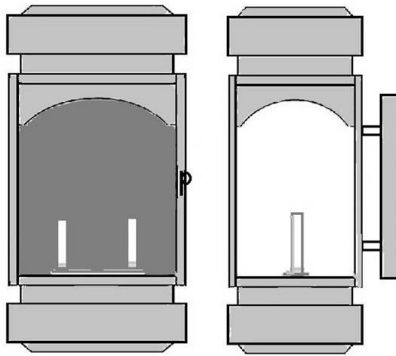

Shown – 38131DBS

WALL |

- 38111 – 6.5w x 11h x 4e w/1c
- 38121 – 8.5w x 15h x 6e w/2c
- 38131 – 10.5w x 17.5h x 7.5e w/3c
- 38141 – 12.5w x 21h x 8.75e w/3c

BRACKET |

- 38112 – 6.5w x 14.5h x 6e w/1c
- 38122 – 8.5w x 19h x 8e w/2c
- 38132 – 10.5w x 22.5h x 9.5e w/3c
- 38142 – 12.5w x 26.5h X 10.75e w/3c

Shown – 38134DCS

CHAIN ↑

- 38114 – 6.5w x 11h w/2ltc
- 38124 – 8.5w x 15h w/2ltc
- 38134 – 10.5w x 17.5h w/3ltc
- 38144 – 12.5w x 21h w/4ltc

POST ←

- 38113 – 6.5w x 14h w/1m
- 38123 – 8.5w x 18h w/1m
- 38133 – 10.5w x 20.5h w/1m
- 38143 – 12.5w x 24h w/1m

Cluster option available for the series

PIER →

- 3811pier – 7.5w x 13h w/1m
- 3812pier – 9.5w x 17h w/1m
- 3813pier – 11.5w x 19.5h w/1m
- 3814pier – 13.5w x 23h w/1m

Cluster option available for the series

Shown – 3111 VGS

WALL ↑

- 31111W– 6.5w x 11.5h x 4.5e w/2c
- 31121 W– 8w x 15h x 5e w/2c
- 31131 W– 10w x 18h x 6e w/3c
- 31141 W– 12w x 22.5h x 7e w/3c

CHAIN ↑

- 31114 – 6.5w x 11.5h w/2ltc
- 31124 – 8w x 15h w/2ltc
- 31134 – 10w x 18h w/3ltc
- 31144 – 12w x 22.5h w/4ltc