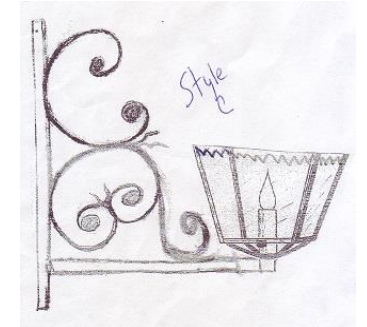

Shown - 0001BR-DB Style D

←
0001BR
4.5w x 8.5h x 11e
Shown with 89703XDBC

BRACKET MOUNT OPTIONS

Available for all bracket types

Shown - 02GBR-VG Style A

←
02GBR
5.5w x 24h x 16.5e

Shown - 0003BR-AB Style B

←
0003BR
4.5w x 15h x 18e

**A
C
C
E
S
S
O
R
I
E
S**

AMERICAN MADE

AVAILABLE IN ALL FINISH AND

GLASS OPTIONS

ALL SCROLLS ARE SOLID BRASS

Corner mount options available for most styles

CUSTOM SPECIFICATIONS AVAILABLE UPON REQUEST

www.geniehouse.com