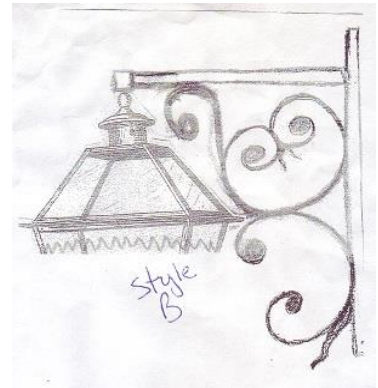

Shown - 0001BR-DB Style D

←
0001BR
4.5w x 8.5h x 11e
Shown with 89703XDBC

BRACKET MOUNT OPTIONS

Available for all bracket types

Shown - 02GBR-VG Style A

←
02GBR
5.5w x 24h x 16.5e

Shown - 0003BR-AB Style B

←
0003BR
4.5w x 15h x 18e

**A
C
C
E
S
S
O
R
I
E
S**

AMERICAN MADE

AVAILABLE IN ALL FINISH AND

GLASS OPTIONS

ALL SCROLLS ARE SOLID BRASS

Corner mount options available for most styles

CUSTOM SPECIFICATIONS AVAILABLE UPON REQUEST

www.geniehouse.com