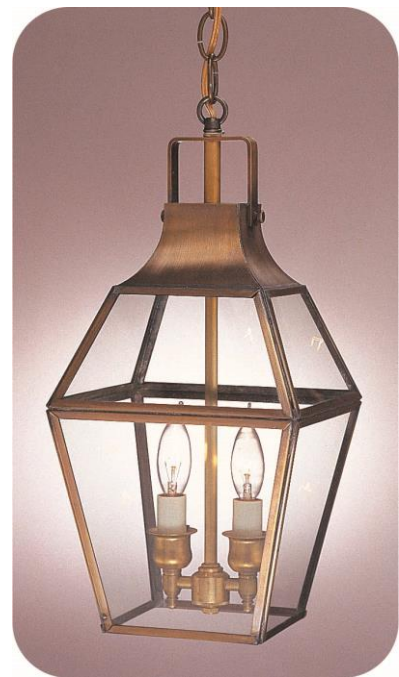

Shown - 53801ABC

 **Bracket**

- 53801 - 6.5w x 15h x 6.5e w/2ltc
- 53811 - 7.5w x 17h x 7.5e w/2ltc
- 53821 - 8.5w x 18.5h x 8.25e w/2ltc
- 53831 - 9.5w x 22h x 9.25e w/2ltc
- 53841 - 11.5w x 25.25h x 11.5e w/4ltc

*53801 & *53811 standard with door

Shown - 53821ABC

 **Chain ↓**

- 53803 - 6.5w x 13h w/2ltc
- 53813 - 7.5w x 16.25h w/2ltc
- 53823 - 8.5w x 18h w/2ltc
- 53833 - 9.5w x 20.25h w/2ltc
- 53843 - 11.5w x 24h w/4ltc

Shown - 53842ABC

 **Post ↑**

- 53812 - 7.5w x 19h w/2ltc
- 53822 - 8.5w x 22h w/2ltc
- 53832 - 9.5w x 24.25h w/2ltc
- 53842 - 11.5w x 27.75h w/4ltc

Shown - 53813ABC

**C
O
A
C
H
M
E
N

S
E
R
I
E
S**

AMERICAN MADE