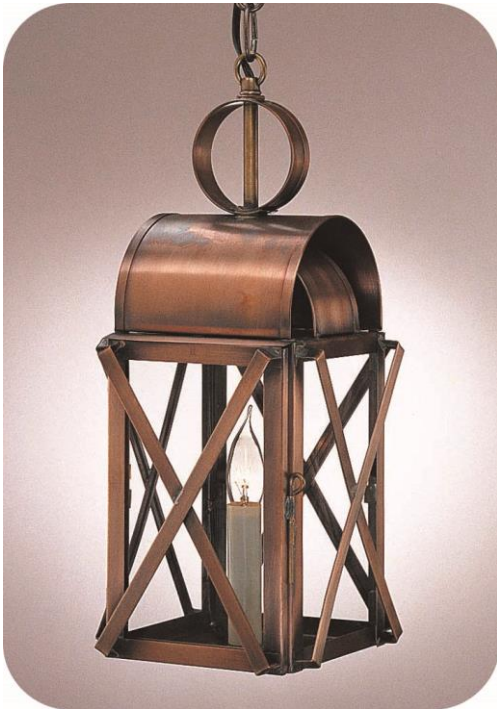

Shown - 57701ABC

Wall

- 57701 - 6.5w x 14h x 6.5e w/1C
- 57711 - 7.5w x 17.75h x 7.5e w/1C
- 57721 - 10w x 17.75h x 7.5e w/2M

Bracket

- 57501 - 6.5w x 16.5h x 6.5e w/1C
- 57511 - 7.5w x 20.5h x 7.5e w/1C
- 57521 - 10w x 20.5h x 7.5e w/2M

Shown - 57501VGS

Chain

- 57703 - 6.5w x 15.5h w/1C
- 57713 - 7.5w x 18.5h w/1C
- 57723 - 10w x 18.5h w/2M

Shown - 57703ACC

Shown - 57712ABC

Post

- 57712 - 7.5w x 20.75h w/1C
- 57722 - 10w x 20.75h w/2M

COTTAGE SERIES