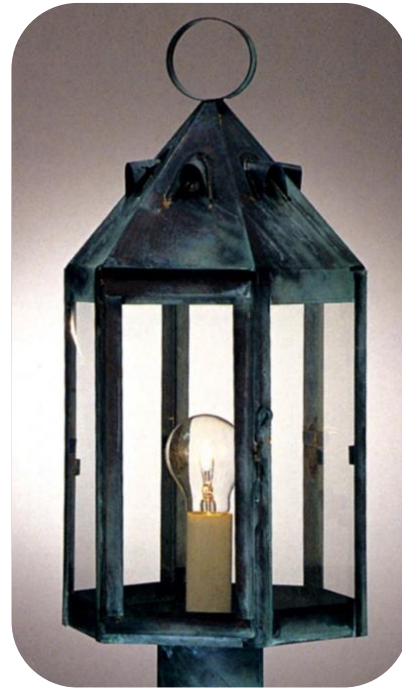

S
U
M
M
I
T

S
E
R
I
E
S

Shown – 68001ACS

Wall

68001 - 6w x 14.25h x 62.5e w/1C
68011 - 9.25w x 19h x 9e w/1M

Bracket

68101 - 6w x 16.5h x 6.25e w/1C
68111 - 9.25w x 22h x 9e w/1M

Shown – 68101ABC

Chain ↓

68003 - 6w x 13.5h w/1C
68013 - 9.25w x 18h w/1M

Shown – 68003ABSS

Shown – 68012VGC

Post ↑

68002 - 6w x 16.5h w/1C
68012 - 9.25w x 21h w/1M

AMERICAN MADE

AVAILABLE IN ALL FINISH AND
GLASS OPTIONS