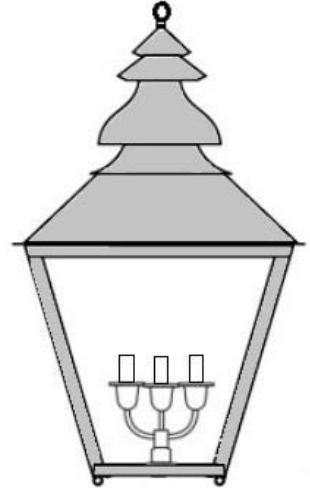

Shown - 84011DCS

Bracket

- 84001 – 12w x 25.5h x 14e w/3ltc
- 84011 – 15w x 29h x 17e w/3ltc
- 84021 – 18w x 34h x 21e w/4ltc

Chain

- 84003 - 12w x 23h w/3ltc
- 84013 - 15w x 27.5h w/3ltc
- 84023 - 18w x 33h w/4ltc

**D
U
K
E

S
E
R
I
E
S**

Shown - 84022DCS

Shown - 84002DCS

Post

- 84002 – 12w x 26e w/3ltc
- 84012 – 15w x 33h w/3ltc
- 84022 – 18w x 39h w/4ltc

AMERICAN MADE

**AVAILABLE IN ALL FINISH AND
GLASS OPTIONS**