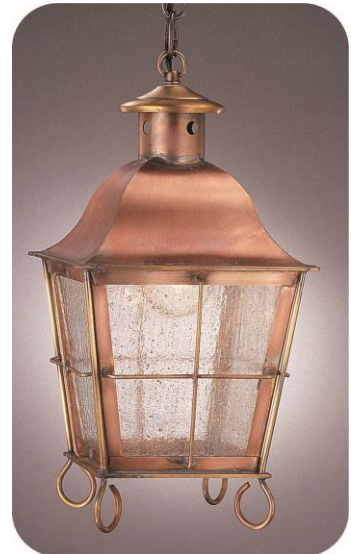

Shown - 89503ACS