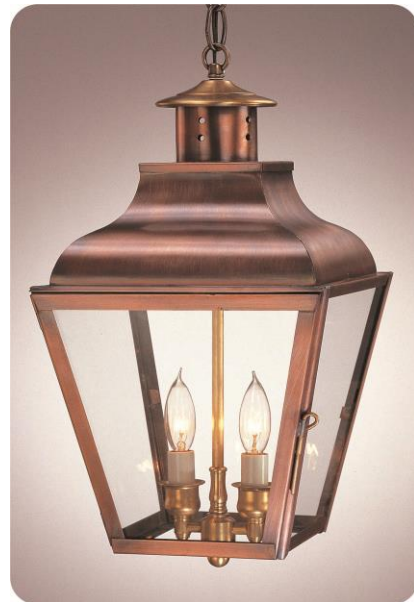

Shown - 45313ACC