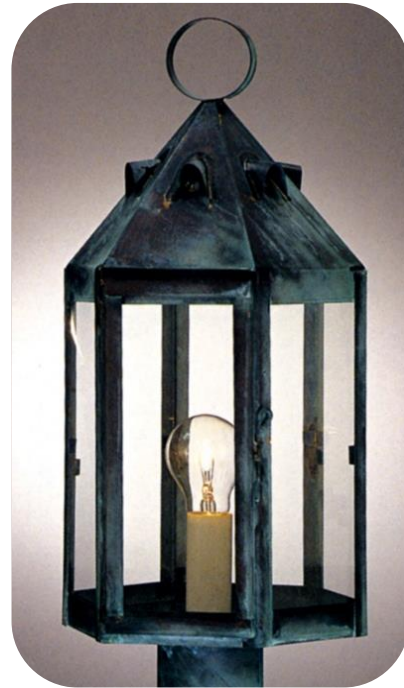

68101 - 6w x 16.5h x 6.25e w/1C
68111 - 9.25w x 22h x 9e w/1M

Shown – 68101ABC

Chain ↓

68003 - 6w x 13.5h w/1C
68013 - 9.25w x 18h w/1M

Shown – 68003ABSS

Shown – 68012VGC

Post ↑

68002 - 6w x 16.5h w/1C
68012 - 9.25w x 21h w/1M

AMERICAN MADE

AVAILABLE IN ALL FINISH AND
GLASS OPTIONS

Shown - 57701ABC

Wall

- 57701 - 6.5w x 14h x 6.5e w/1C
- 57711 - 7.5w x 17.75h x 7.5e w/1C
- 57721 - 10w x 17.75h x 7.5e w/2M

Bracket

- 57501 - 6.5w x 16.5h x 6.5e w/1C
- 57511 - 7.5w x 20.5h x 7.5e w/1C
- 57521 - 10w x 20.5h x 7.5e w/2M