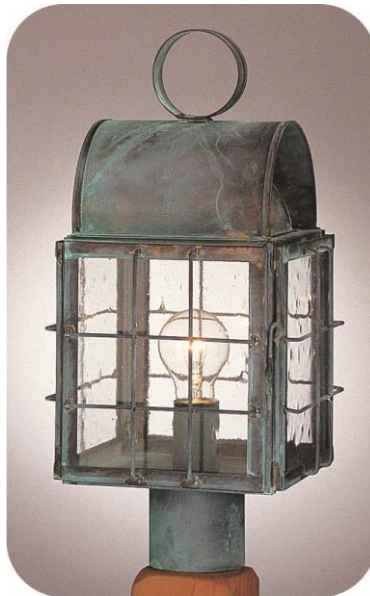

Shown - 30112VGSS

30113 - 8.75w x 15.75h w/1M

Post ↑