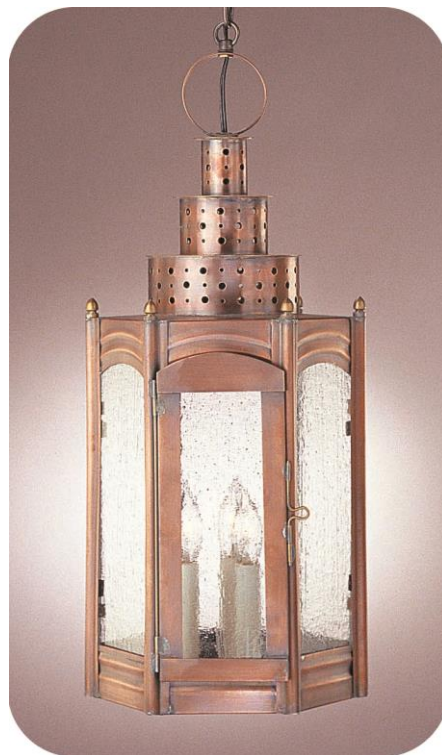

Wall ↑

37311 - 9.5w x 23h x 10.75e w/3ltc
37321 - 11.5w x 27.25h x 13.25e w/4ltc

Shown - 37322VGC

Post ↑

37312 - 9.5w x 26h w/3ltc
37322 - 11.5w x 30.25h w/4ltc

Shown - 37313ACS

Chain →

37313 - 9.5w x 23h w/3ltc
37323 - 11.5w x 27.25h w/4ltc

AMERICAN MADE

**AVAILABLE IN ALL FINISH AND
GLASS OPTIONS**

Shown - 2501P-DBS

2501P- 6w x 16.75h x 3.5e w/2C

Shown - 2502P-DBS

2502P - 9w x 19h x 5e w/3C

Shown - 25033-DB-S

25013 - 6w x 22.5h w/2ltc
(fixture height 9.5)
25023 - 9w x 25.5h w/3ltc
(fixture height 14)
25033 - 12w x 29.5h w/4ltc
(fixture height 18.75)

Shown - 25033/B-DBS

25013/B - 7.5w x 22.5h w/2ltc
(fixture height 9.5)
25023/B - 10.5w x 25.5h w/3ltc
(fixture height 14)
25033/B - 13.5w x 29.5h w/4ltc
(fixture height 18.75)

**E
R
A
G
O
N

S
E
R
I
E
S**