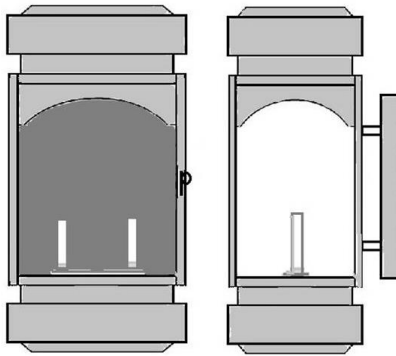

AMERICAN MADE

AVAILABLE IN ALL FINISH AND GLASS OPTIONS

CUSTOM SPECIFICATIONS AVAILABLE UPON REQUEST

www.geniehouse.com

Shown – 38131DBS

WALL ↑

- 38111 – 6.5w x 11h x 4e w/1c
- 38121 – 8.5w x 15h x 6e w/2c
- 38131 – 10.5w x 17.5h x 7.5e w/3c
- 38141 – 12.5w x 21h x 8.75e w/3c