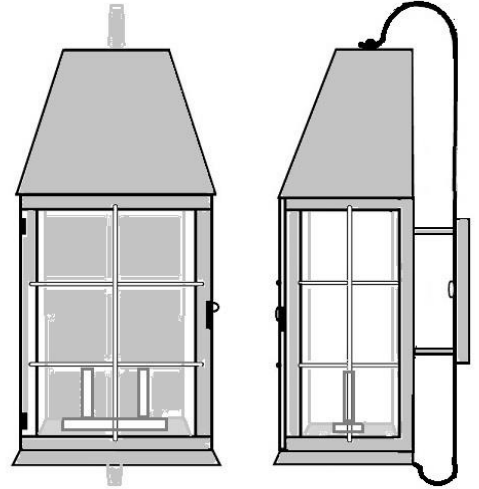

Shown – 32111URACSS

WALL

- 32111 – 6.5w x 13h x 4e w/2c
- 32121 – 8.5w x 17h x 5e w/2c
- 32131 – 9.5w x 19h x 6e w/3c
- 32141 – 11.5w x 22h x 7.5e w/3c

BRACKET

- 32112 – 6.5w x 16h x 7.5e w/2c
- 32122 – 8.5w x 21h x 9e w/2c
- 32132 – 9.5w x 23h x 10e w/3c
- 32142 – 11.5w x 26h x 11e w/3c

POST

- 32113 – 6.5w x 15.5h w/1m
- 32123 – 8.5w x 19.5h w/1m
- 32133 – 9.5w x 21.5h w/1m
- 32143 – 11.5w x 23.5h w/1m

Cluster options available for this series

PIER

- 3211pier – 7.5w x 15h w/1m
- 3212pier – 9.5w x 19h w/1m
- 3213pier – 10.5w x 21h w/1m
- 3214pier – 12.5w x 23h w/1m

Cluster options available for this series

Shown – 3214STACSS

STEM MOUNT

- 3211ST – 6.5w x 26h w/2ltc
- 3212ST – 8.5w x 30h w/2ltc
- 3213ST – 9.5w x 32h w/3ltc
- 3214ST – 11.5w x 35h w/4ltc

CHAIN

- 32114 – 6.5w x 14h w/2ltc
- 32124 – 8.5w x 18h w/2ltc
- 32134 – 9.5w x 20h w/3ltc
- 32144 – 11.5w x 23h w/4ltc

**B
R
U
N
T
L
Y

S
E
R
I
E
S**

AMERICAN MADE

AVAILABLE IN ALL FINISH AND GLASS OPTIONS

CUSTOM SPECIFICATIONS AVAILABLE UPON REQUEST

www.geniehouse.com