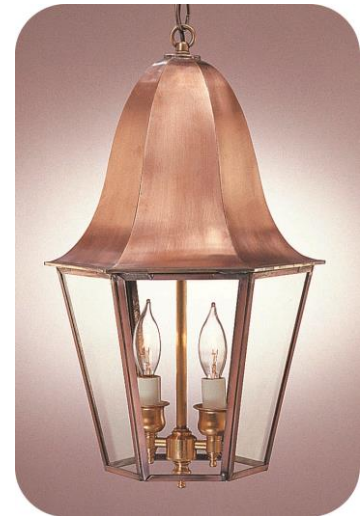

Shown - 15332ABC

Pier

- 1531Pier– 10w x 18.5h w/2ltc
- 1532Pier – 12.5w x 22h w/3ltc
- 1533Pier – 15.5w x 27h w/4ltc

Shown – 15322DCSS

Shown - 15313ACC

Post

- 15312 – 10w x 19.5h w/2ltc
- 15322 – 12.5w x 23h w/3ltc
- 15332 – 15.5w x 28h w/4ltc
- *the 15332 has bottom supports