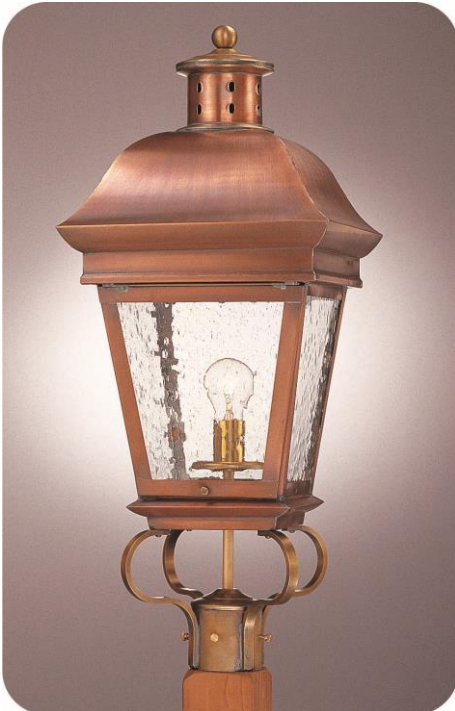

Shown - 89712ACSS

- 89702X – 7.5w x 20h w/1M
- *the 89702X is flat bottom / no frog*
- 89702 – 10.5w x 27h w/1M
- 89712 – 12.5w x 29.5h w/1M
- 89722 – 15.5w x 37.5h w/4ltc