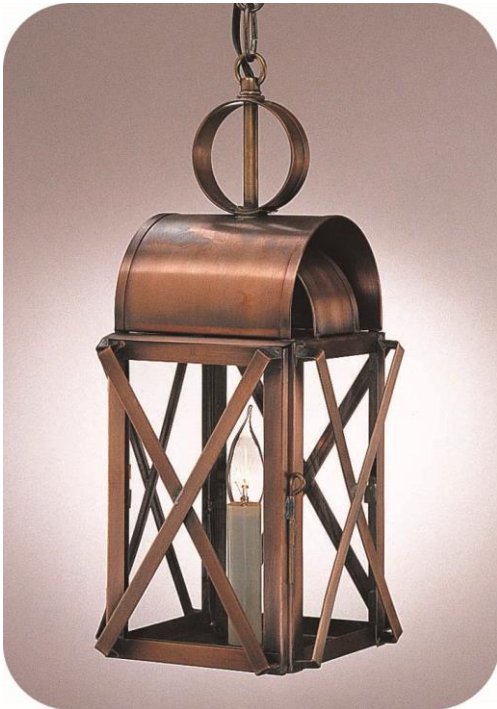

Shown - 57501VGS

Chain

- 57703 - 6.5w x 15.5h w/1C
- 57713 - 7.5w x 18.5h w/1C
- 57723 - 10w x 18.5h w/2M

Shown - 57703ACC

Shown - 57712ABC

Post

- 57712 - 7.5w x 20.75h w/1C
- 57722 - 10w x 20.75h w/2M

COTTAGE SERIES