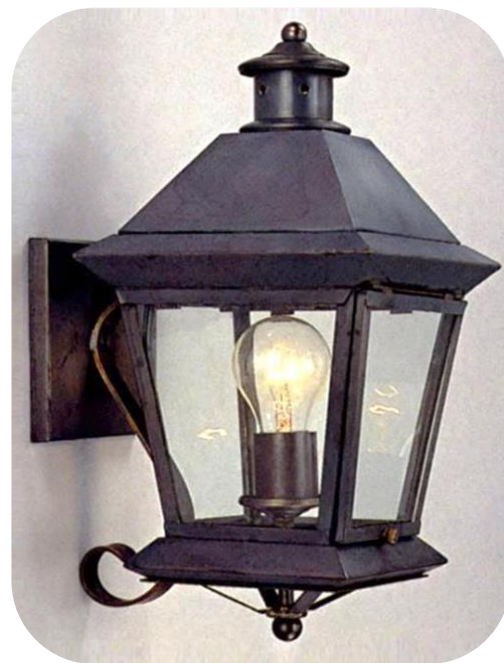

BRACKET

- 46112 – 7.5w x 15h x 9.5e w/1c
- 46122 – 10w x 21h x 12e w/1m
- 46132 – 12.5w x 25h x 15.5e w/1m
- 46142 – 14.5w x 29h x 17.5e w/1m

Shown – 4613Pier DCC w/3ltc

Shown - 46122DCC

PIER

- 4611pier – 7.5w x 15h w/1c
- 4612pier – 10w x 20h w/1m
- 4613pier – 12.5w x 25h w/1m
- 4614pier – 14.5w x 29h w/1m