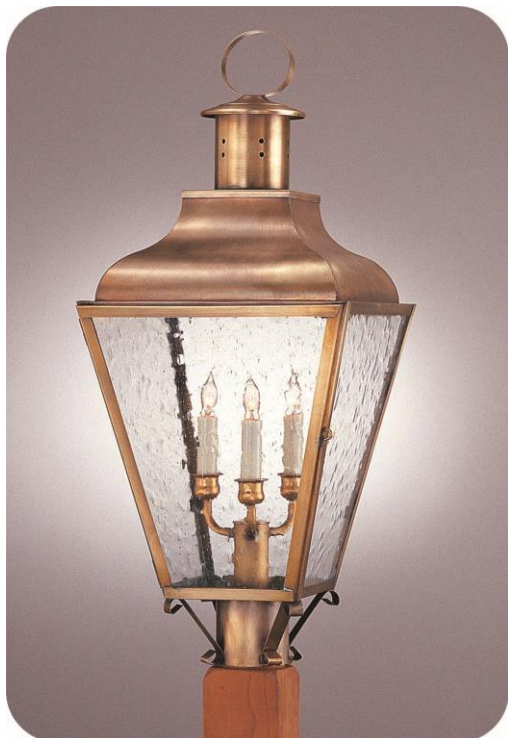

Shown - 4530PVG

 **Wall** ←

- 4530P - 7.5w x 14.25h x 5.75e w/1C
- 4531P - 9.5w x 18h x 7.5e w/2C
- 4532P - 11.75w x 25h x 9e w/2C

 **Bracket** →

- 45301 - 7.5w x 14.25h x 9.75e w/2lct
- 45311 - 9.5w x 18h x 11.75e w/2lct
- 45321 - 11.75w x 25h x 14.5e w/3lct

Shown - 45301DBC

Shown - 45322ABSS

 **Post** ←

- 45302 - 7.5w x 17.25h w/2lct
- 45312 - 9.5w x 21h w/2lct
- 45322 - 11.75w x 28h w/3lct
- *45322 standard with supports

Shown - 45312ABSS

 **Chain** ↓

- 45303 - 7.5w x 13.5h w/2lct
- 45313 - 9.5w x 17h w/2lct
- 45323 - 11.75w x 24h w/3lct

Shown - 45313ACC

Shown - 45304RCC

 **Flush** ←

- 45304 - 7.5w x 7.75h w/2lct
- 45314 - 9.5w x 10.5h w/2lct
- 45324 - 11.75w x 14h w/3lct

AMERICAN MADE

AVAILABLE IN ALL FINISH AND GLASS OPTIONS

 **Series available as Quick Ship** 
CUSTOM SPECIFICATIONS AVAILABLE UPON REQUEST