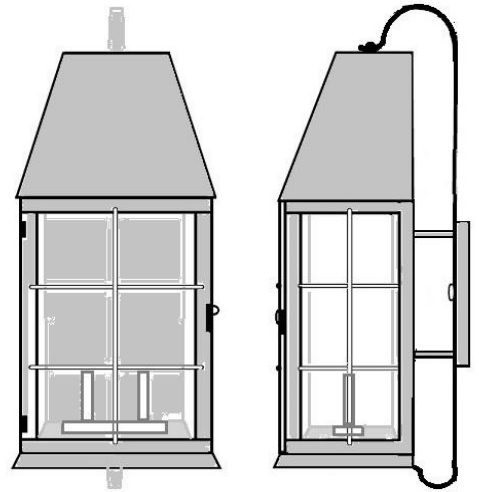

Shown – 32111URACSS

**WALL**

- 32111 – 6.5w x 13h x 4e w/2c
- 32121 – 8.5w x 17h x 5e w/2c
- 32131 – 9.5w x 19h x 6e w/3c
- 32141 – 11.5w x 22h x 7.5e w/3c

**BRACKET**

- 32112 – 6.5w x 16h x 7.5e w/2c
- 32122 – 8.5w x 21h x 9e w/2c
- 32132 – 9.5w x 23h x 10e w/3c
- 32142 – 11.5w x 26h x 11e w/3c

**POST**

- 32113 – 6.5w x 15.5h w/1m
- 32123 – 8.5w x 19.5h w/1m
- 32133 – 9.5w x 21.5h w/1m
- 32143 – 11.5w x 23.5h w/1m

\*Cluster options available for this series\*

**PIER**

- 3211pier – 7.5w x 15h w/1m
- 3212pier – 9.5w x 19h w/1m
- 3213pier – 10.5w x 21h w/1m
- 3214pier – 12.5w x 23h w/1m

\*Cluster options available for this series\*

Shown – 3214STACSS

**CHAIN**

- 32114 – 6.5w x 14h w/2ltc
- 32124 – 8.5w x 18h w/2ltc
- 32134 – 9.5w x 20h w/3ltc
- 32144 – 11.5w x 23h w/4ltc

**STEM MOUNT**

- 3211ST – 6.5w x 26h w/2ltc
- 3212ST – 8.5w x 30h w/2ltc
- 3213ST – 9.5w x 32h w/3ltc
- 3214ST – 11.5w x 35h w/4ltc