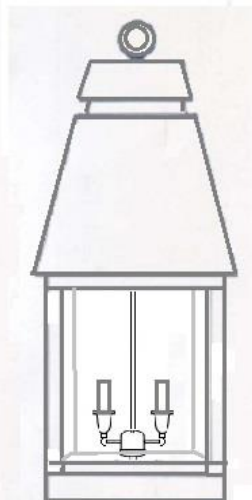

**WALL**

- ML7111 – 7w x 18h x 5.5e w/2c
- ML7121 – 9w x 22.5h x 7 w/2c
- ML7131 – 10.5w x 27h x 8.25e w/3c
- ML7141 – 12.5w x 32.5h x 9.5 w/3c

**BRACKET**

- ML7112 – 7w x 19h x 7.5e w/2ltc
- ML7122 – 9w x 23.25h x 9e w/2ltc
- ML7132 – 10.5w x 28h x 10.5e w/3ltc
- ML7142 – 12.5w x 33h x 12e w/3ltc

**POST**

- ML7113 – 7w x 21h w/1m
- ML7123 – 9w x 25.5h w/1m
- ML7133 – 10.5w x 30h w/1m
- ML7143 – 12.5w x 34.5h w/1m

\*Cluster options available for this series\*

**PIER**

- ML711pier – 7w x 20h w/1m
- ML712pier – 9w x 24.5h w/1m
- ML713pier – 10.5w x 29h w/1m
- ML714pier – 12.5w x 33.5h w/1m

\*Cluster options available for this series\*

**CHAIN**

- ML7114 – 7w x 18h w/2ltc
- ML7124 – 9w x 22.5h w/2ltc
- ML7134 – 10.5w x 27h w/3ltc
- ML7144 – 12.5w x 32.5h w/3ltc

AMERICAN MADE

**AVAILABLE IN ALL FINISH AND GLASS OPTIONS**