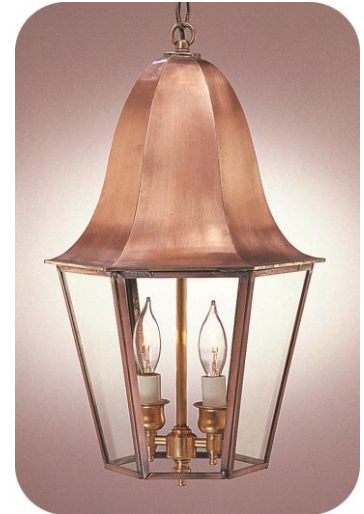

Shown - 15311VGC

Bracket

- 15301 – 7w x 15h x 8.5e w/1M
- 15311 – 10w x 21h x 11.5e w/2ltc
- 15321 – 12.5w x 25h x 14e w/3ltc
- 15331 – 15.5w x 32h x 16e w/4ltc

Shown - 15301DBC

Shown – 1533Pier DBSS

Shown - 15332ABC

Pier

- 1531Pier– 10w x 18.5h w/2ltc
- 1532Pier – 12.5w x 22h w/3ltc
- 1533Pier – 15.5w x 27h w/4ltc

Shown – 15322DCSS

Shown - 15313ACC

Post

- 15312 – 10w x 19.5h w/2ltc
- 15322 – 12.5w x 23h w/3ltc
- 15332 – 15.5w x 28h w/4ltc
- *the 15332 has bottom supports

Chain

- 15303 – 7w x 12.5h w/1M
- 15313 – 10w x 16.5h w/2ltc
- 15323 – 12.5w x 20h w/3ltc
- 15333 – 15.5w x 26h w/4ltc

**I
R
I
S

S
E
R
I
E
S**

AMERICAN MADE

AVAILABLE IN ALL FINISH AND GLASS OPTIONS

CUSTOM SPECIFICATIONS AVAILABLE UPON REQUEST