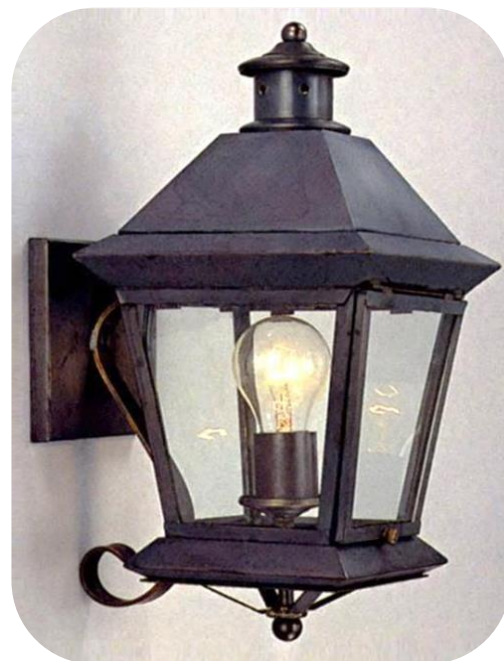

Shown - 46121DCS

WALL

- 16111 – 7.5w x 15h x 5.5e w/1c
- 16121 – 10w x 20h x 7e w/1m
- 16131 – 12.5w x 25h x 8.5e w/1m

BRACKET

- 46112 – 7.5w x 15h x 9.5e w/1c
- 46122 – 10w x 21h x 12e w/1m
- 46132 – 12.5w x 25h x 15.5e w/1m
- 46142 – 14.5w x 29h x 17.5e w/1m

Shown – 4613Pier DCC w/3ltc

Shown - 46122DCC

PIER

- 4611pier – 7.5w x 15h w/1c
- 4612pier – 10w x 20h w/1m
- 4613pier – 12.5w x 25h w/1m
- 4614pier – 14.5w x 29h w/1m

Shown - 46133-ACSS

CHAIN

- 46114 – 7.5w x 15h w/1c
- 46124 – 10w x 20h w/1m
- 46134 – 12.5w x 25h w/1m
- 46144 – 14.5w x 29h w/1m