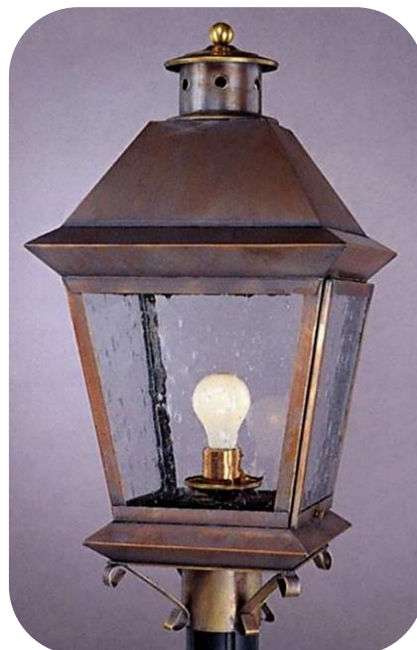

Shown - 46121DCS

WALL

- 16111 – 7.5w x 15h x 5.5e w/1c
- 16121 – 10w x 20h x 7e w/1m
- 16131 – 12.5w x 25h x 8.5e w/1m

BRACKET

- 46112 – 7.5w x 15h x 9.5e w/1c
- 46122 – 10w x 21h x 12e w/1m
- 46132 – 12.5w x 25h x 15.5e w/1m
- 46142 – 14.5w x 29h x 17.5e w/1m

Shown – 4613Pier DCC w/3ltc

Shown - 46122DCC

PIER

- 4611pier – 7.5w x 15h w/1c
- 4612pier – 10w x 20h w/1m
- 4613pier – 12.5w x 25h w/1m
- 4614pier – 14.5w x 29h w/1m

Shown - 46133-ACSS

CHAIN

- 46114 – 7.5w x 15h w/1c
- 46124 – 10w x 20h w/1m
- 46134 – 12.5w x 25h w/1m
- 46144 – 14.5w x 29h w/1m

POST

- 46113 – 7.5w x 17h w/1c
- *Flat bottom no scrolls*
- 46123 – 10w x 21.5h w/1m
- 46133 – 12.5w x 26.5h w/1m
- 46143 – 14.5w x 30.5h w/1m

S
A
N
T
A
N
A

S
E
R
I
E
S

AMERICAN MADE

AVAILABLE IN ALL FINISH AND GLASS OPTIONS