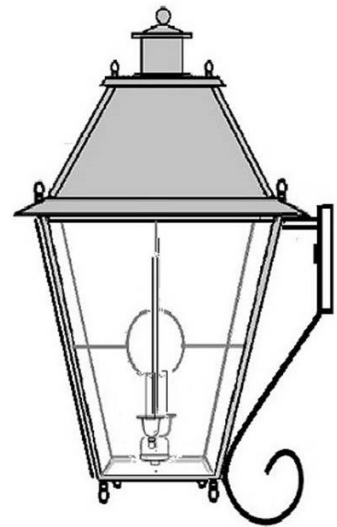

Shown – FA4730P DCC

Wall

- FA4730P – 10”w x 19”h x 6”e w/2c
- FA4731P – 12”w x 23”h x 7”e w/2c
- FA4732P – 14”w x 26”h x 8”e w/3c

Bracket

- FA47301 – 10”w x 22”h x 12”e w/2ltc
- FA47311 – 12”w x 25”h x 15”e w/3ltc
- FA47321 – 14”w x 29”h x 17”e w/4ltc

Shown – FA47323DCC

Pier

- FA4730PIER – 10”w x 20”h w/2ltc
- FA4731PIER – 12”w x 24”h w/3ltc
- FA4732PIER – 14”w x 28”h w/4ltc
- FA4733PIER – 16”w x 33”h w/4ltc

Post

- FA47302 – 10”w x 21”h w/2ltc
- FA47312 – 12”w x 25”h w/3ltc
- FA47322 – 14”w x 28”h w/4ltc

Shown – FA4733Pier RCS

Shown – FA47322DBS

Chain

- FA47303 – 10”w x 19”h w/2ltc
- FA47313 – 12”w x 23”h w/3ltc
- FA47323 – 14”w x 26”h w/4ltc
- FA47333 – 16”w x 30”h w/4ltc
- FA47343 – 18”w x 34”h w/4ltc

**F
A
I
R
M
O
N
T