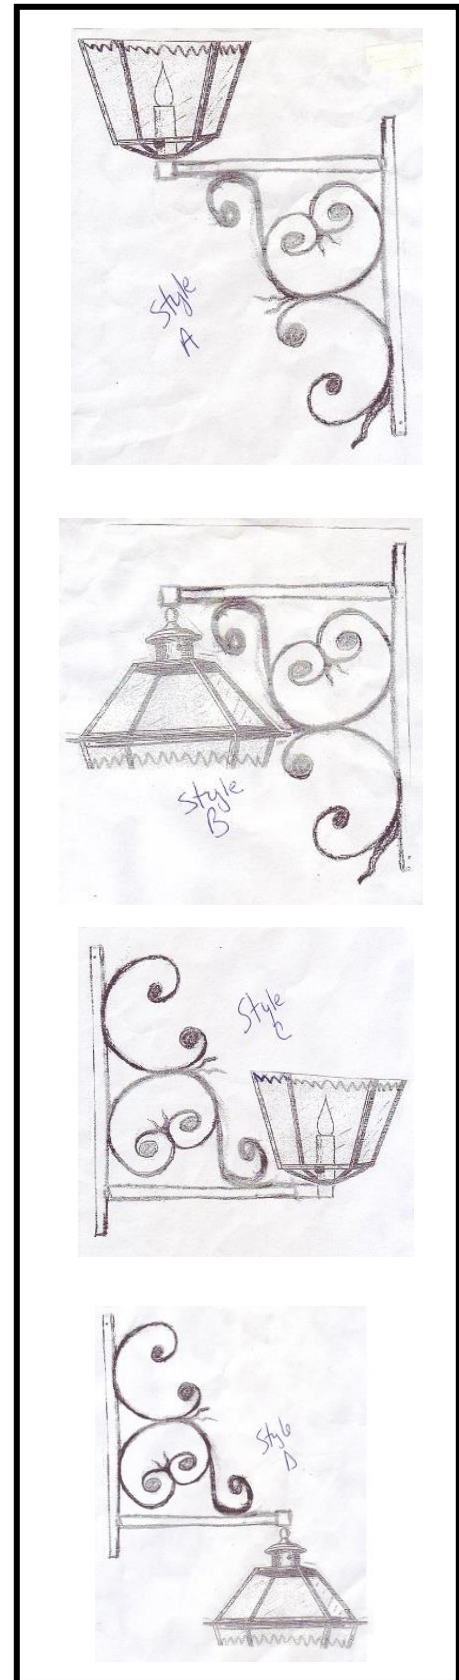

Shown - 0001BR-DB Style D

←
0001BR
4.5w x 8.5h x 11e
Shown with 89703XDBC

Shown - 02GBR-VG Style A

←
02GBR
5.5w x 24h x 16.5e

Shown - 0003BR-AB Style B

←
0003BR
4.5w x 15h x 18e

BRACKET MOUNT OPTIONS

Available for all bracket types

**A
C
C
E
S
S
O
R
I
E
S**

AMERICAN MADE

AVAILABLE IN ALL FINISH AND

GLASS OPTIONS

ALL SCROLLS ARE SOLID BRASS

Corner mount options available for most styles

CUSTOM SPECIFICATIONS AVAILABLE UPON REQUEST

www.geniehouse.com