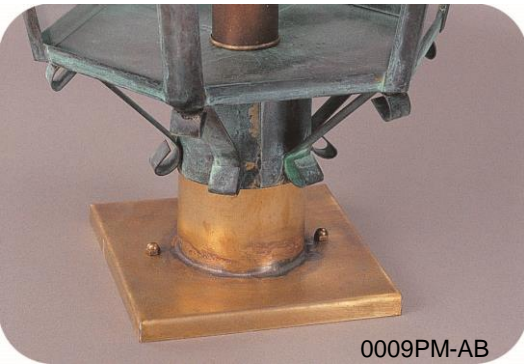

Shown - 000DLSS-AB

←  
**000DLSS**  
approx 33" ea  
Shown on 82121-DC-C

Shown - 000SSS-AB

←  
**000SSS** - approx 16" ea.  
Shown on 91421-AC-C  
**000LSS** - approx 20" ea

0009PM-AB

↑  
**00009PM** - 6w x 3.5h

0010SPM-AB

↑  
**0010SPM** - 10w x 10.5h

**A  
C  
C  
E  
S  
S  
O  
R  
I  
E  
S**

AMERICAN MADE

**AVAILABLE IN ALL FINISH AND  
GLASS OPTIONS**

**ALL SCROLLS ARE SOLID BRASS**

**CUSTOM SPECIFICATIONS AVAILABLE UPON REQUEST**