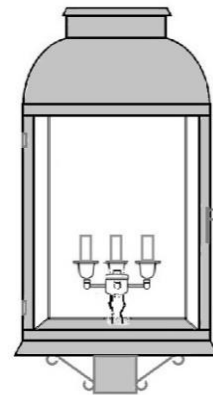

Shown – 35141URABS

WALL

- 35111 – 7w x 12h x 4e w/2c
- 35121 – 9w x 14.5h x 5e w/2c
- 35131 – 10w x 17h x 5.5e w/3c
- 35141 – 12w x 20.5h x 6.5e w/3c

BRACKET

- 35112 – 7w x 19h x 10e w/2ltc
- 35122 – 9w x 21.5h x 12e w/2ltc
- 35132 – 10w x 24h x 13e w/3ltc
- 35142 – 12w x 28h x 15e w/4ltc

Shown – 35132DCSS

Shown – 3513Pier DBC

PIER

- 3511pier – 8w x 13h w/1m
- 3512pier – 10w x 15.5h w/2ltc
- 3513pier – 11w x 18h w/3ltc
- 3514pier – 13w x 21.5h w/4ltc

POST

- 35113 – 7w x 15h w/1m
- 35123 – 9w 17.5h w/2ltc
- 35133 – 10w x 20h w/3ltc
- 35143 – 12w x 23.5h w/4ltc
- *35133 & 35143 has bottom supports*

Shown – 35123RCC

Shown – 35134DBC

CHAIN

- 35114 – 7w x 12h w/2ltc
- 35124 – 9w x 14.5h w/2ltc
- 35134 – 10w x 17h w/3ltc
- 35144 – 12w x 20.5h w/4ltc

AMERICAN MADE

AVAILABLE IN ALL FINISH AND GLASS OPTIONS