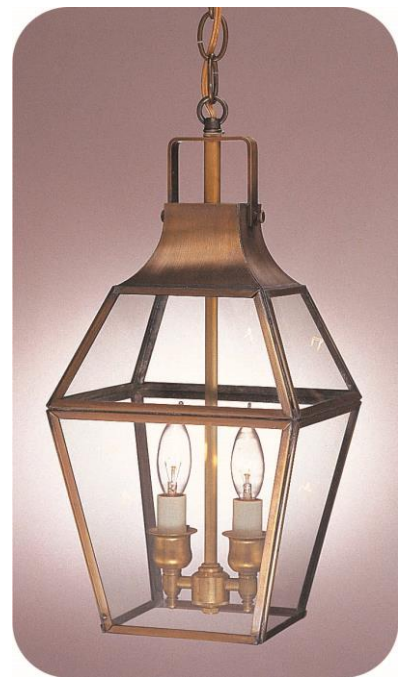

Shown - 53801ABC

 **Bracket**

- 53801 - 6.5w x 15h x 6.5e w/2ltc
- 53811 - 7.5w x 17h x 7.5e w/2ltc
- 53821 - 8.5w x 18.5h x 8.25e w/2ltc
- 53831 - 9.5w x 22h x 9.25e w/2ltc
- 53841 - 11.5w x 25.25h x 11.5e w/4ltc

*53801 & *53811 standard with door

Shown - 53821ABC

 **Chain** ↓

- 53803 - 6.5w x 13h w/2ltc
- 53813 - 7.5w x 16.25h w/2ltc
- 53823 - 8.5w x 18h w/2ltc
- 53833 - 9.5w x 20.25h w/2ltc
- 53843 - 11.5w x 24h w/4ltc

Shown - 53842ABC

 **Post** ↑

- 53812 - 7.5w x 19h w/2ltc
- 53822 - 8.5w x 22h w/2ltc
- 53832 - 9.5w x 24.25h w/2ltc
- 53842 - 11.5w x 27.75h w/4ltc

Shown - 53813ABC

**C
O
A
C
H
M
E
N

S
E
R
I
E
S**

AMERICAN MADE