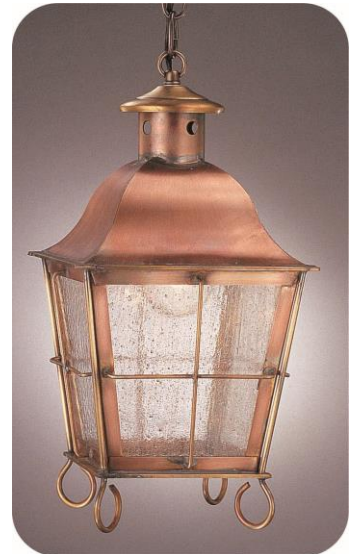

**P
E
A
R
L

S
E
R
I
E
S**

Shown - 89501VGS

Bracket ↑

- 89501 - 7.5w x 15.75h x 10e w/1M
- 89511 - 9.5w x 19h x 12.5e w/1M
- 89521 - 12w x 23h x 14.75e w/1M

Shown - 89522DBSS

Post ←

- 89502 - 7.5w x 17h w/1M
- 89512 - 9.5w x 20.75h w/1M
- 89522 - 12w x 25.5h w/1M

Chain →

- 89503 - 7.5w x 14h w/1M
- 89513 - 9.5w x 17.75h w/1M
- 89523 - 12w x 22.5h w/1M

Shown - 89311ACC

Scroll Bracket ↑

- 89301 - 7.5w x 21h x 14.5e w/2ltc
- 89311 - 9.5w x 26h x 16.5e w/2ltc
- 89321 - 12w x 30h x 19.5e w/3ltc

Shown - 89503ACS

AMERICAN MADE

AVAILABLE IN ALL FINISH AND GLASS OPTIONS

CUSTOM SPECIFICATIONS AVAILABLE UPON REQUEST

www.geniehouse.com