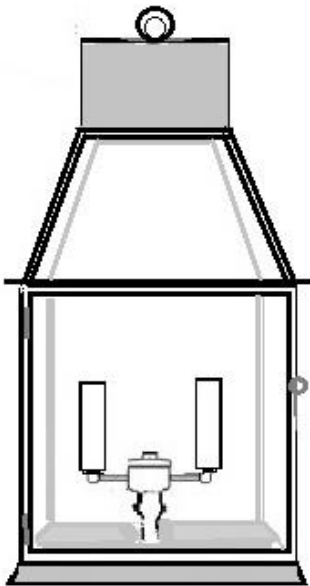

Shown - 51001ABC

Wall

- 51001 – 5w x 11.25h x 3.75e w/1c
- 51011 – 6.75w x 15.5h x 4.25e w/1M
- 51021 – 8.25w x 21h x 4.5e w/2M

Shown - 51021ABC

Shown - 51012ABC

Post

- 51002 – 5w x 14.25h w/1c
- 51012 – 6.75w x 18.5h w/1M
- 51022 – 8.25w x 24h w/2M

P
O
E

S
E
R
I
E
S

Chain

- 51003 – 5w x 11.25h w/1c
- 51013 – 6.75w x 15.5h w/1M
- 51023 – 8.25w x 21h w/2M

AMERICAN MADE

AVAILABLE IN ALL FINISH AND
GLASS OPTIONS

CUSTOM SPECIFICATIONS AVAILABLE UPON REQUEST