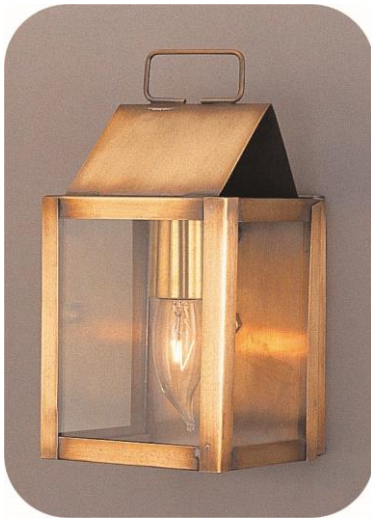

Shown - 39811VGS

← Wall

- 39801 – 5.25w x 9.25h x 4.5e w/1M
- 39811 - 6.5w x 11.75h x 5.75e w/1M
- 39821 – 8.25w x 14h x 6e w/1M

Wall →

- 36111 – 6.5w x 13h x 4e w/2C
- 36121 – 8.5w x 17h x 5e w/2C
- 36131 – 9.5w x 19h x 6e w/3C

Shown – 36111DCC

Shown - 59011VGS

Wall ↑

- 59011 - 5.25w x 8.5h x 4.25e w/1M
- 59021 – 7w x 10.75h x 4.5e w/1M
- 59031 – 8.5w x 14h x 5.5e w/1M

Shown - 31101ABC

Wall ↑

🚚 31101 - 5w x 9.25h x 4.75e w/1M

Shown - 31001ABS

Wall ↑

🚚 31001 - 5w x 9.25h x 4.75e w/1M

**G
U
A
R
D
S
M
E
N

S
E
R
I
E
S**

AVAILABLE IN ALL FINISH AND GLASS OPTIONS

🚚 **Several styles available as Quick Ship** 🚚
CUSTOM SPECIFICATIONS AVAILABLE UPON REQUEST