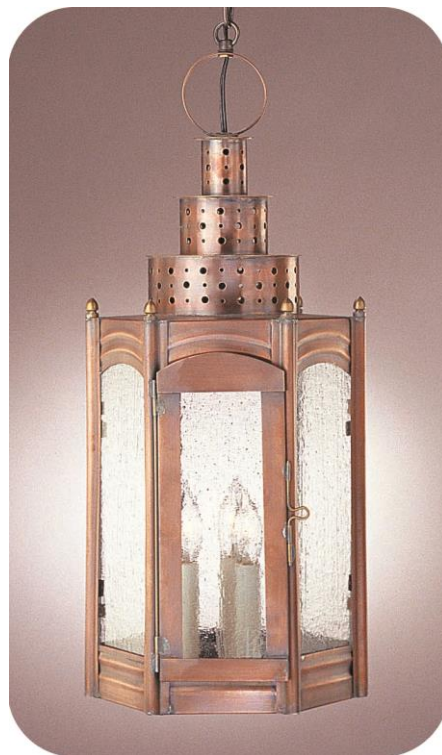

**B
A
L
L
E
N
T
I
N
E

S
E
R
I
E
S**

Shown - 37321ABSS

Wall ↑

37311 - 9.5w x 23h x 10.75e w/3ltc
37321 - 11.5w x 27.25h x 13.25e w/4ltc

Shown - 37322VGC

Post ↑

37312 - 9.5w x 26h w/3ltc
37322 - 11.5w x 30.25h w/4ltc

Shown - 37313ACS

Chain →

37313 - 9.5w x 23h w/3ltc
37323 - 11.5w x 27.25h w/4ltc

AMERICAN MADE

**AVAILABLE IN ALL FINISH AND
GLASS OPTIONS**